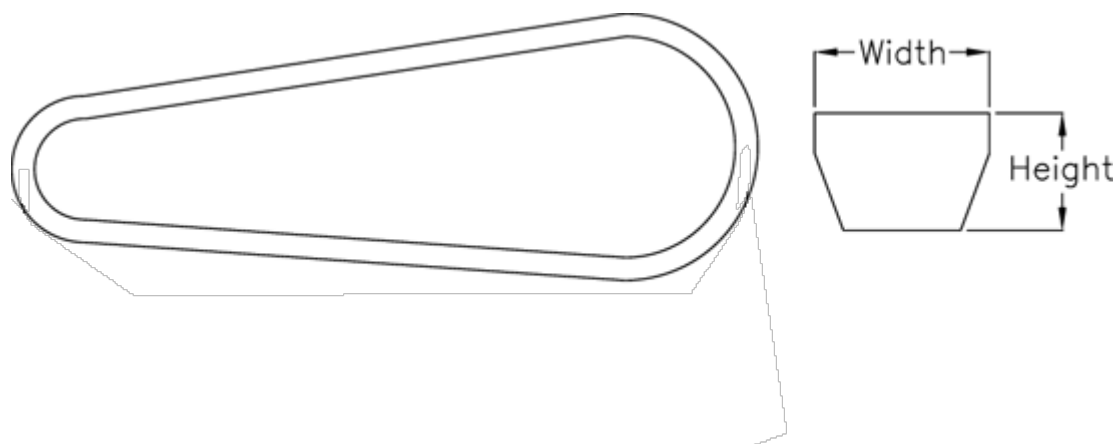

Data Sheet

Article number: 601962561000
Description: Gates V-belt SPA 1000 Ld 1000
DELTA NARROW

Measures

Datum length =	1000
Height =	10
Width =	13